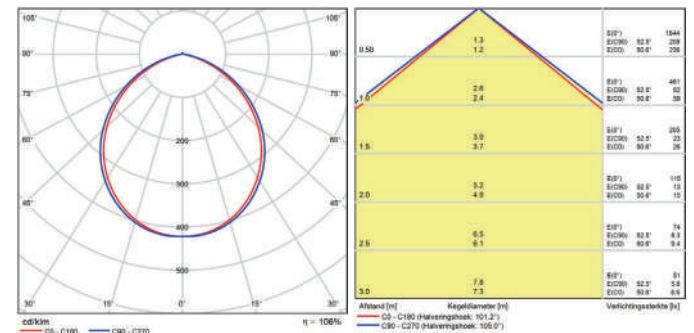

FOTOMETRISCHE GEGEVENS

Downlight Essence PIR 3000K-6000K 3-CCT