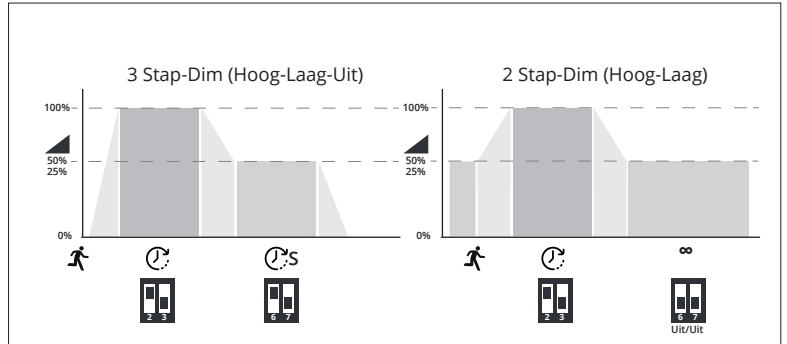

EXTRA INFORMATIE

Omschrijving	W	lm		
		3000K	4000K	6000K
Essence PIR IP54 6/9W 3000K-6000K 3-CCT Ø190 Z:Ø150 incl. LED Driver	6	700	750	750
	9	1050	1125	1125

Wattage	Nalooptijd	Daglicht	Wachtstand	Dim niveau
<table border="1"> <tr><td>ON</td><td>1</td><td></td></tr> <tr><td>ON</td><td>6W</td><td></td></tr> <tr><td>OFF</td><td>9W</td><td></td></tr> </table>	<table border="1"> <tr><td>ON</td><td>2</td><td>3</td><td></td></tr> <tr><td>ON</td><td>ON</td><td>5s</td><td></td></tr> <tr><td>OFF</td><td>ON</td><td>30s</td><td></td></tr> <tr><td>ON</td><td>OFF</td><td>60s</td><td></td></tr> <tr><td>OFF</td><td>OFF</td><td>180s</td><td></td></tr> </table>	<table border="1"> <tr><td>ON</td><td>4</td><td>5</td><td></td></tr> <tr><td>ON</td><td>ON</td><td>10lux</td><td></td></tr> <tr><td>OFF</td><td>ON</td><td>20lux</td><td></td></tr> <tr><td>ON</td><td>OFF</td><td>40lux</td><td></td></tr> <tr><td>OFF</td><td>OFF</td><td>Uit</td><td></td></tr> </table>	<table border="1"> <tr><td>ON</td><td>6</td><td>7</td><td></td></tr> <tr><td>ON</td><td>ON</td><td>0s</td><td></td></tr> <tr><td>OFF</td><td>ON</td><td>180s</td><td></td></tr> <tr><td>ON</td><td>OFF</td><td>15min</td><td></td></tr> <tr><td>OFF</td><td>OFF</td><td>+∞</td><td></td></tr> </table>	<table border="1"> <tr><td>ON</td><td>8</td><td></td></tr> <tr><td>ON</td><td>20%</td><td></td></tr> <tr><td>OFF</td><td>50%</td><td></td></tr> </table>

Dipswitch instellingen

Fabrieksinstellingen: 9W, 60S, Uit, 180S, 50% (1:OFF 2:ON 3:OFF 4:OFF 5:OFF 6:OFF 7:ON 8:OFF)

Detectiegebied - PIR (Gaaf niet door muren)

PROJECTEN