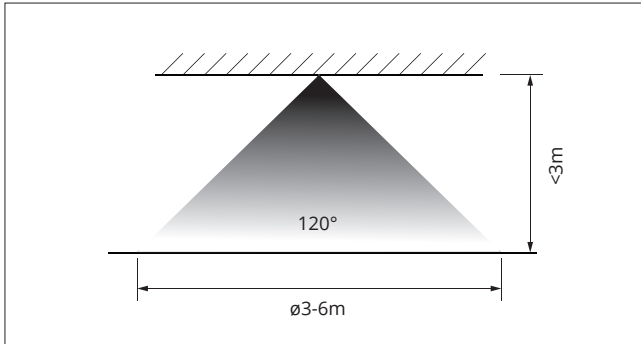

Omschrijving	W	lm		
		3000K	4000K	6000K
Essence PIR IP54 6/9W 3000K-6000K 3-CCT Ø190 Z:Ø150 incl. LED Driver	6	700	750	750
	9	1050	1125	1125

Wattage	Nalooptijd	Daglicht	Wachtstand	Dim niveau
<table border="1"> <tr><td>ON</td><td>1</td><td></td></tr> <tr><td>ON</td><td>6W</td><td></td></tr> <tr><td>OFF</td><td>9W</td><td></td></tr> </table>	<table border="1"> <tr><td>ON</td><td>2</td><td>3</td><td></td></tr> <tr><td>ON</td><td>ON</td><td>5s</td><td></td></tr> <tr><td>OFF</td><td>ON</td><td>30s</td><td></td></tr> <tr><td>ON</td><td>OFF</td><td>60s</td><td></td></tr> <tr><td>OFF</td><td>OFF</td><td>180s</td><td></td></tr> </table>	<table border="1"> <tr><td>ON</td><td>4</td><td>5</td><td></td></tr> <tr><td>ON</td><td>ON</td><td>10lux</td><td></td></tr> <tr><td>OFF</td><td>ON</td><td>20lux</td><td></td></tr> <tr><td>ON</td><td>OFF</td><td>40lux</td><td></td></tr> <tr><td>OFF</td><td>OFF</td><td>Uit</td><td></td></tr> </table>	<table border="1"> <tr><td>ON</td><td>6</td><td>7</td><td></td></tr> <tr><td>ON</td><td>ON</td><td>0s</td><td></td></tr> <tr><td>OFF</td><td>ON</td><td>180s</td><td></td></tr> <tr><td>ON</td><td>OFF</td><td>15min</td><td></td></tr> <tr><td>OFF</td><td>OFF</td><td>+∞</td><td></td></tr> </table>	<table border="1"> <tr><td>ON</td><td>8</td><td></td></tr> <tr><td>ON</td><td>20%</td><td></td></tr> <tr><td>OFF</td><td>50%</td><td></td></tr> </table>

Dipswitch instellingen

Fabrieksinstellingen: 9W, 60S, Uit, 180S, 50% (1:OFF 2:ON 3:OFF 4:OFF 5:OFF 6:OFF 7:ON 8:OFF)

Detectiegebied - PIR (Gaaf niet door muren)